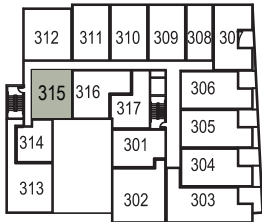

Unit Plan W

UNIT PLAN LEGEND

THIRD FLOOR

SECOND FLOOR

521 sq. ft.
1 bedroom
1 bathroom