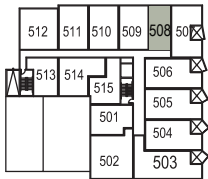

## UNIT PLAN LEGEND

FIFTH FLOOR

FOURTH FLOOR

THIRD FLOOR

SECOND FLOOR

402 sq. ft.

1 bedroom

1 bathroom