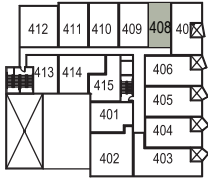

## UNIT PLAN LEGEND

FIFTH FLOOR

FOURTH FLOOR

THIRD FLOOR

SECOND FLOOR

402 sq. ft.

1 bedroom

1 bathroom