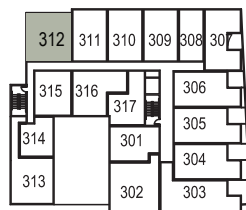

Unit Plan T

UNIT PLAN LEGEND

FIFTH FLOOR

FOURTH FLOOR

THIRD FLOOR

SECOND FLOOR

625 sq. ft.
2 bedrooms
1 bathroom