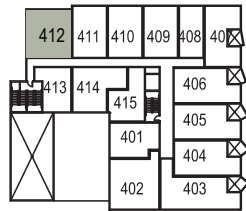

Unit Plan T

UNIT PLAN LEGEND

FIFTH FLOOR

FOURTH FLOOR

THIRD FLOOR

SECOND FLOOR

625 sq. ft.
2 bedrooms
1 bathroom