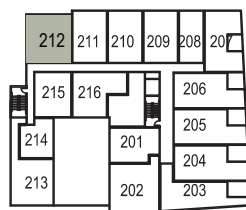

Unit Plan T

UNIT PLAN LEGEND

FIFTH FLOOR

FOURTH FLOOR

THIRD FLOOR

SECOND FLOOR

625 sq. ft.
2 bedrooms
1 bathroom