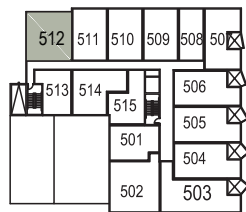

Unit Plan T

UNIT PLAN LEGEND

FIFTH FLOOR

FOURTH FLOOR

THIRD FLOOR

SECOND FLOOR

625 sq. ft.
2 bedrooms
1 bathroom