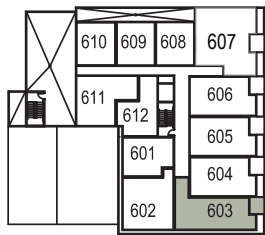

## UNIT PLAN LEGEND

702 sq. ft.  
2 bedrooms  
1 bathroom

## SIXTH FLOOR