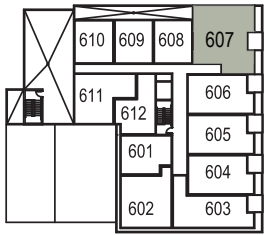

Unit Plan R

UNIT PLAN LEGEND

SIXTH FLOOR

947 sq. ft.
3 bedrooms
2 bathrooms