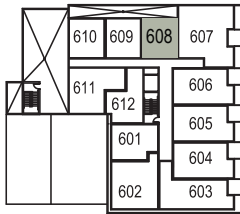

Unit Plan Q

UNIT PLAN LEGEND

SIXTH FLOOR

423 sq. ft.
1 bedroom
1 bathroom