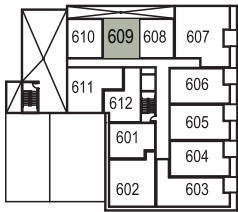

Unit Plan P

UNIT PLAN LEGEND

SIXTH FLOOR

424 sq. ft.
1 bedroom
1 bathroom