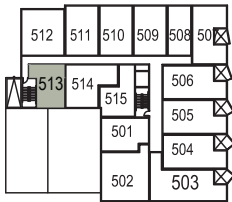

Unit Plan O

UNIT PLAN LEGEND

FIFTH FLOOR

FOURTH FLOOR

441 sq. ft.

1 bedroom

1 bathroom