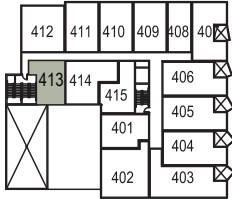

Unit Plan O

UNIT PLAN LEGEND

FIFTH FLOOR

FOURTH FLOOR

441 sq. ft.

1 bedroom

1 bathroom