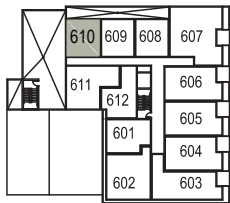

Unit Plan N

UNIT PLAN LEGEND

SIXTH FLOOR

421 sq. ft.

1 bedroom

1 bathroom