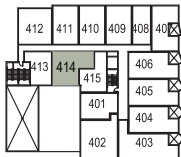

Unit Plan L

UNIT PLAN LEGEND

SIXTH FLOOR

FIFTH FLOOR

FOURTH FLOOR

THIRD FLOOR

SECOND FLOOR

614 - 626 sq. ft.

2 bedrooms

1 bathroom