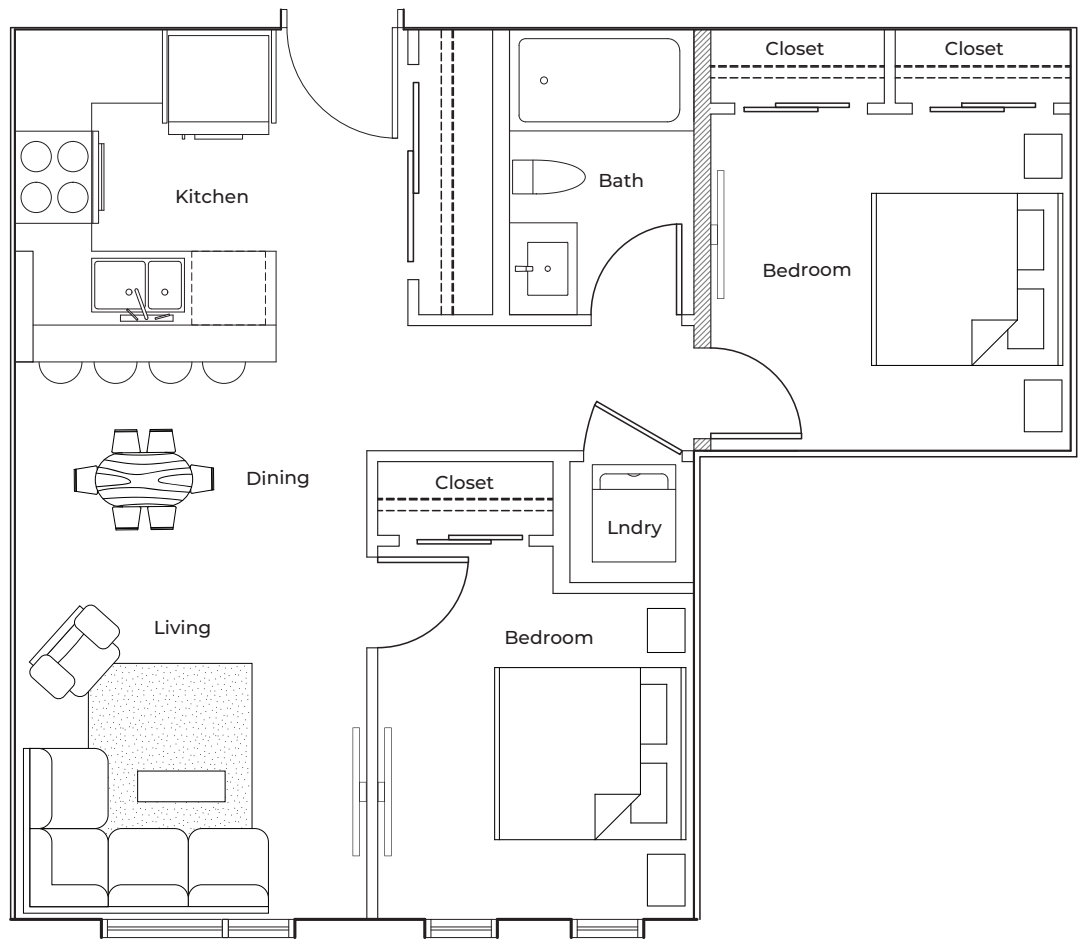

Unit Plan L

UNIT PLAN LEGEND

SIXTH FLOOR

FIFTH FLOOR

FOURTH FLOOR

THIRD FLOOR

SECOND FLOOR

614 - 626 sq. ft.

2 bedrooms

1 bathroom