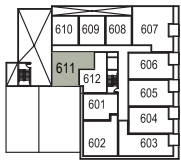

Unit Plan L

UNIT PLAN LEGEND

SIXTH FLOOR

FIFTH FLOOR

FOURTH FLOOR

THIRD FLOOR

SECOND FLOOR

614 - 626 sq. ft.

2 bedrooms

1 bathroom