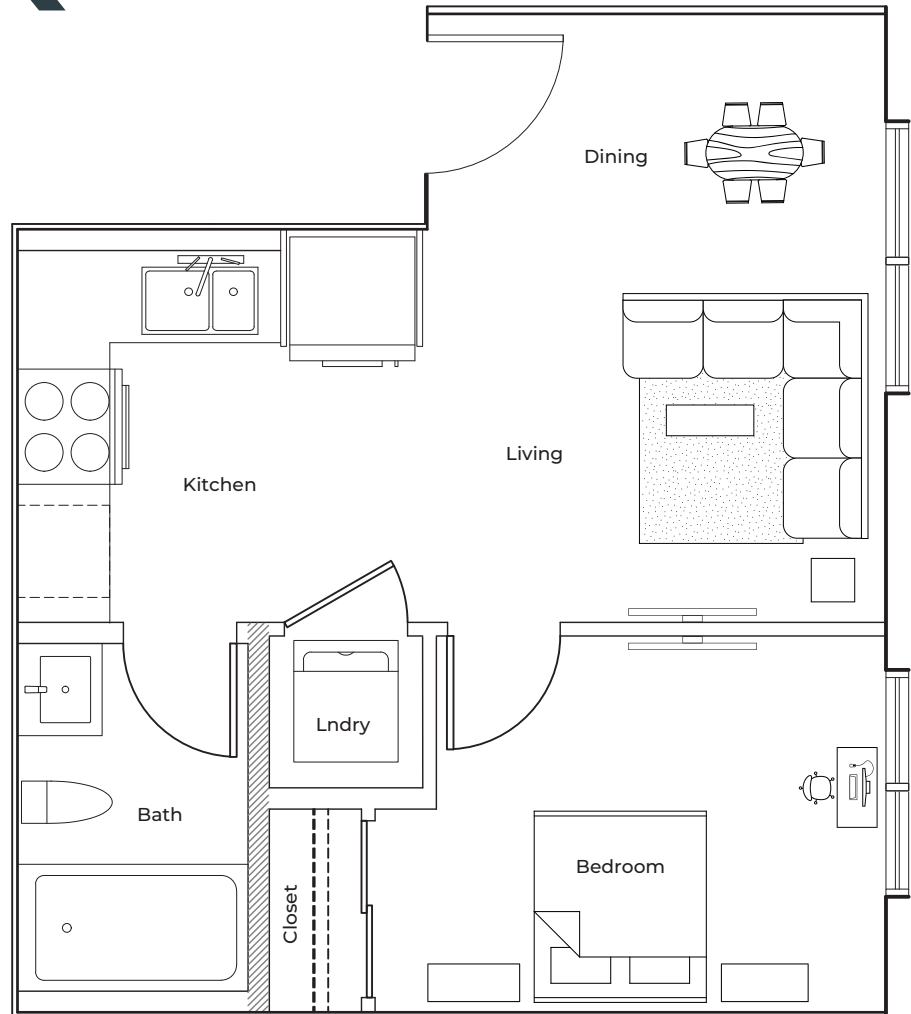

Unit Plan K

UNIT PLAN LEGEND

THIRD FLOOR

SECOND FLOOR

406 sq. ft.
1 bedroom
1 bathroom