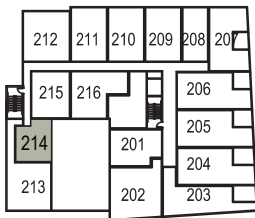

Unit Plan K

UNIT PLAN LEGEND

THIRD FLOOR

SECOND FLOOR

406 sq. ft.
1 bedroom
1 bathroom