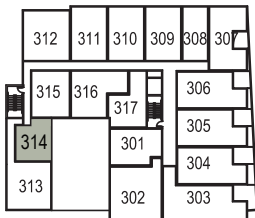

Unit Plan K

UNIT PLAN LEGEND

THIRD FLOOR

SECOND FLOOR

406 sq. ft.
1 bedroom
1 bathroom