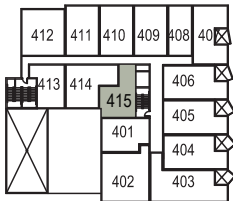

## UNIT PLAN LEGEND

SIXTH FLOOR

FIFTH FLOOR

FOURTH FLOOR

THIRD FLOOR

495 sq. ft.  
1 bedroom  
1 bathroom