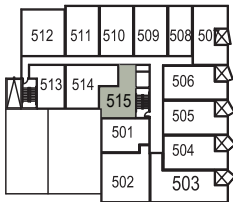

## UNIT PLAN LEGEND

SIXTH FLOOR

FIFTH FLOOR

FOURTH FLOOR

THIRD FLOOR

495 sq. ft.  
1 bedroom  
1 bathroom