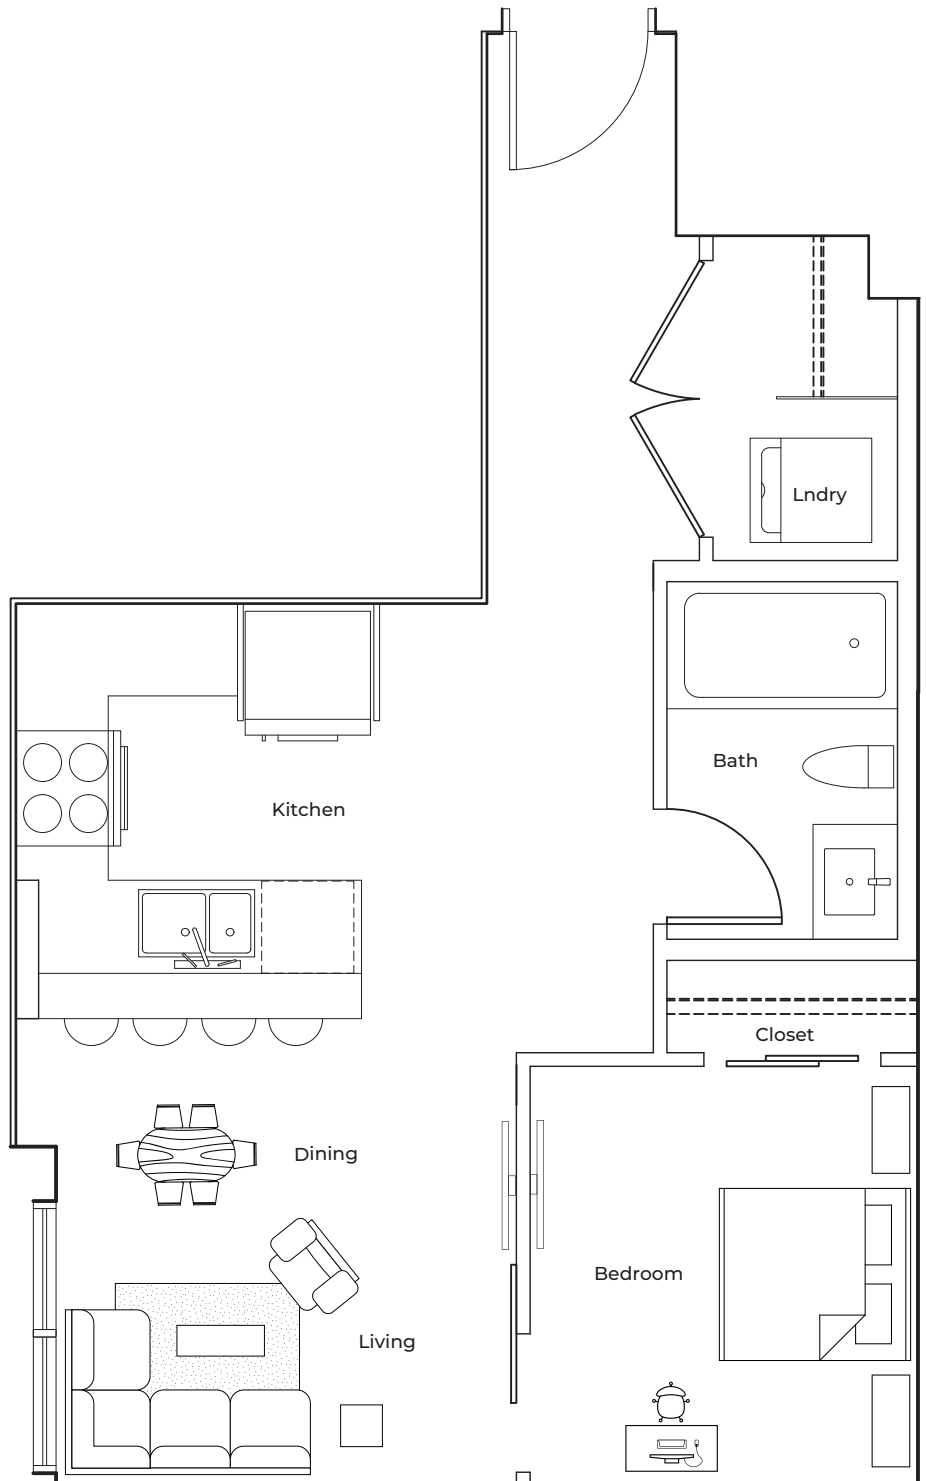

## UNIT PLAN LEGEND

SIXTH FLOOR

FIFTH FLOOR

FOURTH FLOOR

THIRD FLOOR

495 sq. ft.  
1 bedroom  
1 bathroom