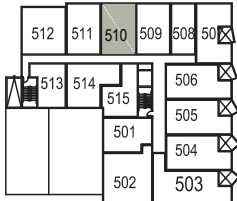

Unit Plan H

UNIT PLAN LEGEND

FIFTH FLOOR

FOURTH FLOOR

THIRD FLOOR

SECOND FLOOR

562 sq. ft.
2 bedrooms
1 bathroom