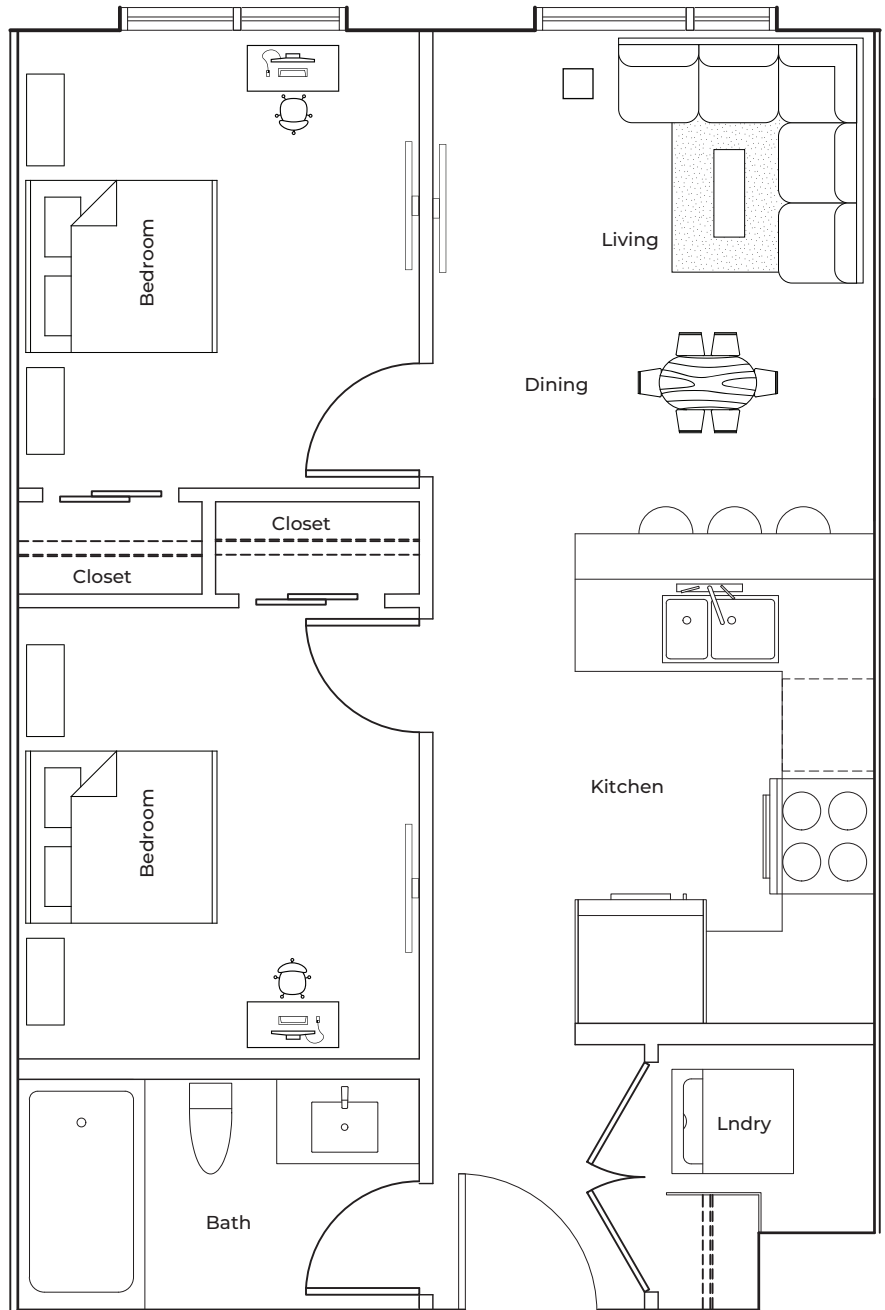

Unit Plan H

UNIT PLAN LEGEND

FIFTH FLOOR

FOURTH FLOOR

THIRD FLOOR

SECOND FLOOR

562 sq. ft.
2 bedrooms
1 bathroom