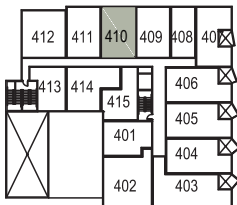

Unit Plan H

UNIT PLAN LEGEND

FIFTH FLOOR

FOURTH FLOOR

THIRD FLOOR

SECOND FLOOR

562 sq. ft.
2 bedrooms
1 bathroom