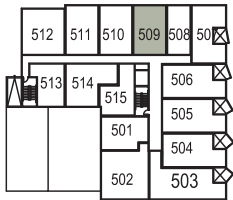

## UNIT PLAN LEGEND

FIFTH FLOOR

FOURTH FLOOR

THIRD FLOOR

SECOND FLOOR

560 sq. ft.  
2 bedrooms  
1 bathroom