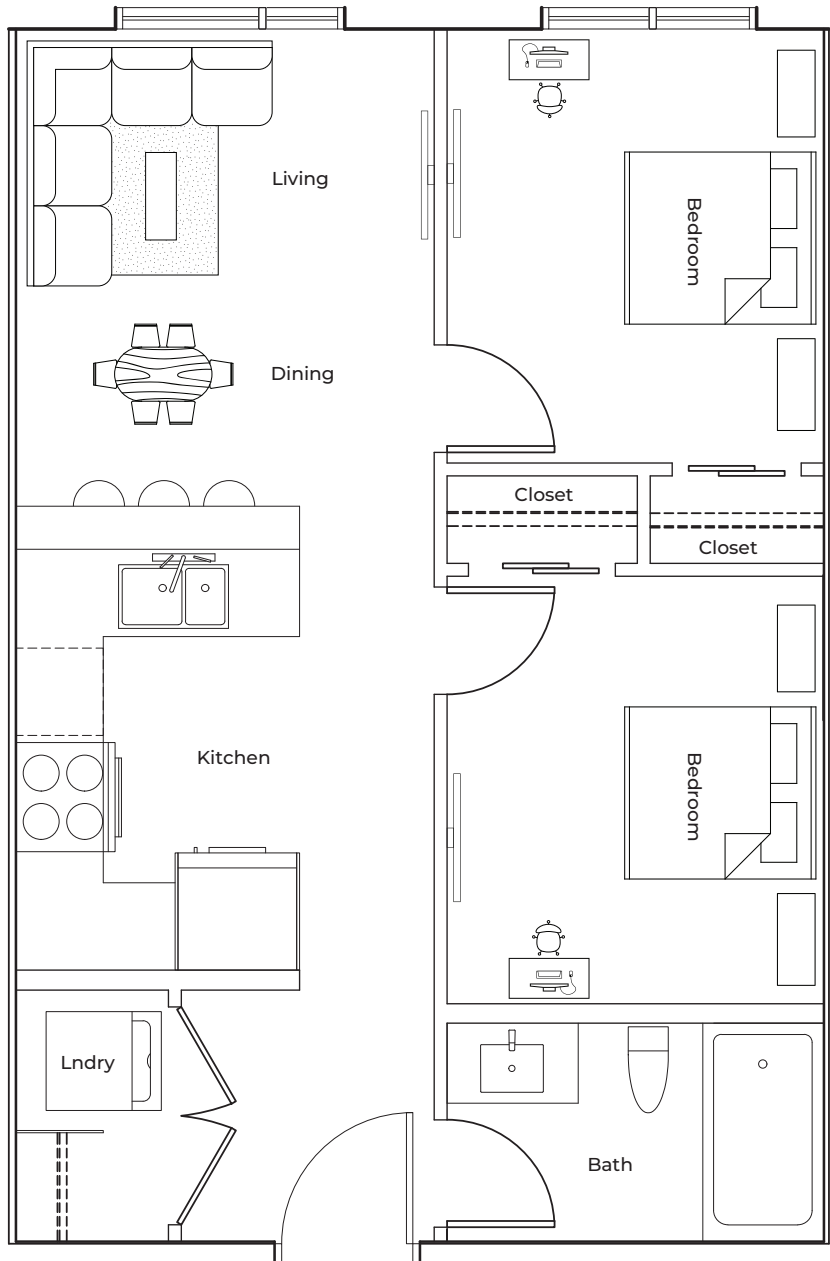

## UNIT PLAN LEGEND

FIFTH FLOOR

FOURTH FLOOR

THIRD FLOOR

SECOND FLOOR

560 sq. ft.  
2 bedrooms  
1 bathroom