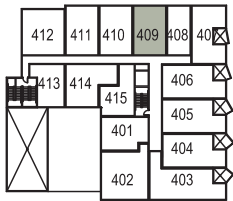

## UNIT PLAN LEGEND

FIFTH FLOOR

FOURTH FLOOR

THIRD FLOOR

SECOND FLOOR

560 sq. ft.  
2 bedrooms  
1 bathroom