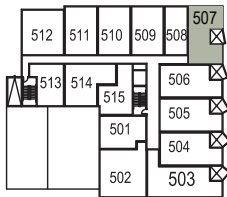

## UNIT PLAN LEGEND

FIFTH FLOOR

FOURTH FLOOR

THIRD FLOOR

SECOND FLOOR

624 - 642 sq. ft.  
 2 bedrooms  
 1 bathroom