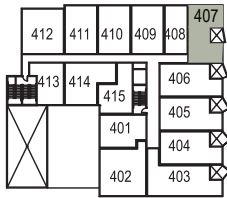

## UNIT PLAN LEGEND

FIFTH FLOOR

FOURTH FLOOR

THIRD FLOOR

SECOND FLOOR

624 - 642 sq. ft.  
 2 bedrooms  
 1 bathroom