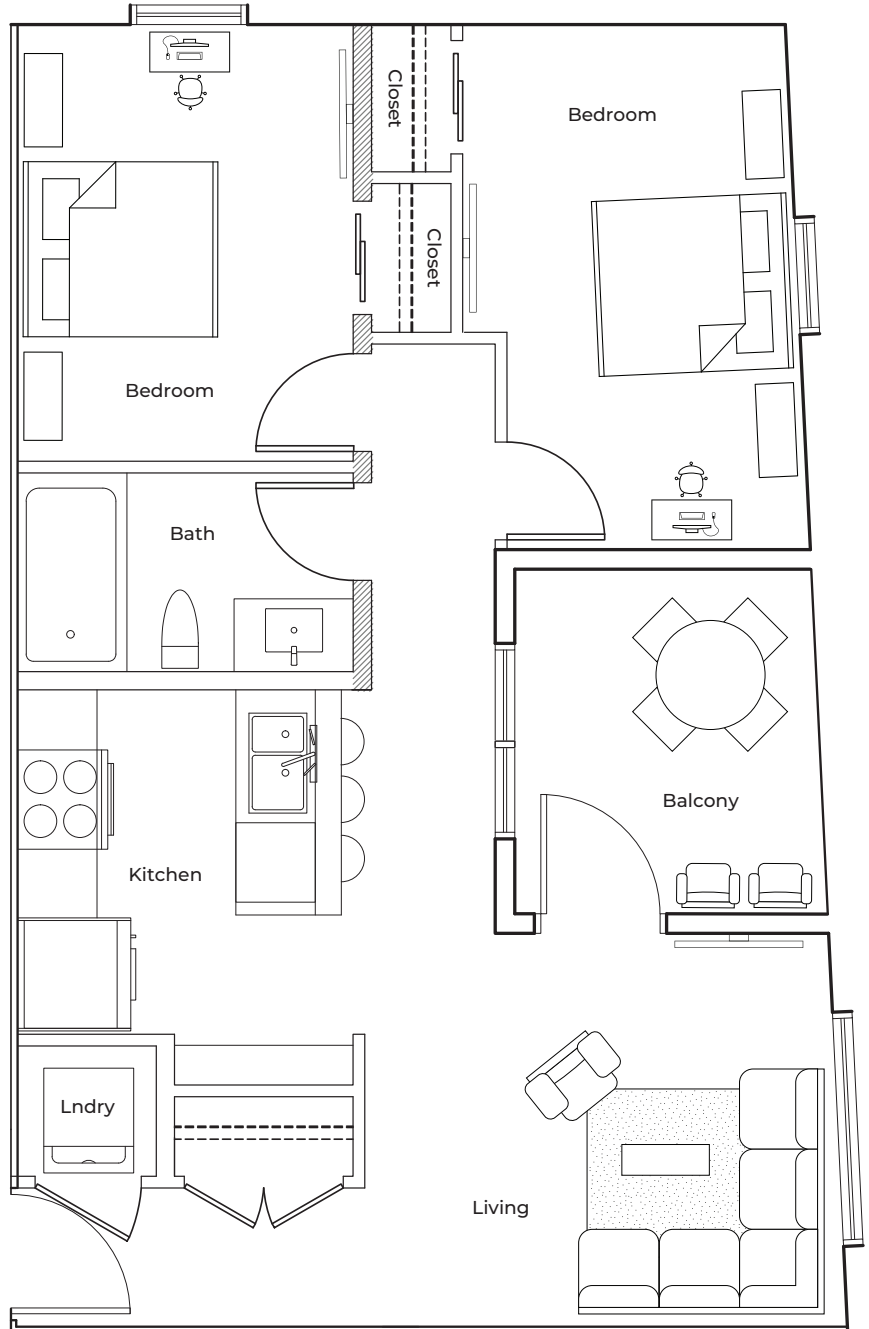

## UNIT PLAN LEGEND

FIFTH FLOOR

FOURTH FLOOR

THIRD FLOOR

SECOND FLOOR

624 - 642 sq. ft.  
 2 bedrooms  
 1 bathroom