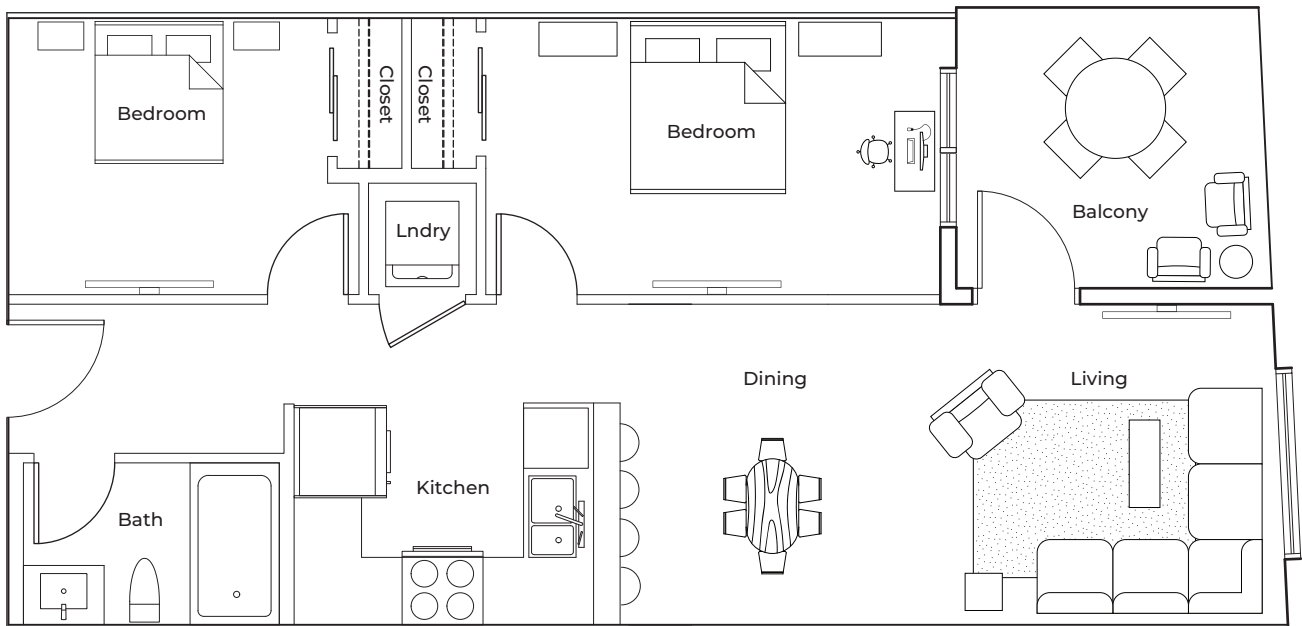

Unit Plan E

598 - 699 sq. ft.

2 bedrooms

1 bathroom

UNIT PLAN LEGEND