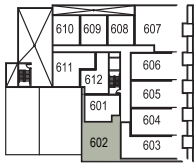

Unit Plan D

UNIT PLAN LEGEN D

SIXTH FLOOR

FIFTH FLOOR

FOURTH FLOOR

THIRD FLOOR

SECOND FLOOR

660 - 710 sq. ft.
2 bedrooms
1 bathroom