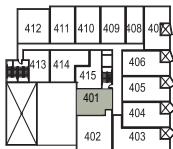

## UNIT PLAN LEGEND

SIXTH FLOOR

FIFTH FLOOR

FOURTH FLOOR

THIRD FLOOR

SECOND FLOOR

576 sq. ft.  
2 bedrooms  
1 bathroom